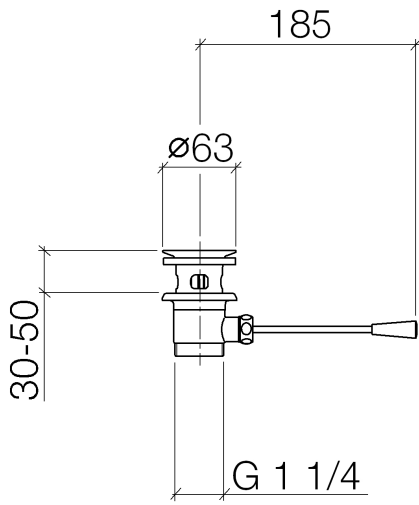

10 300 970

- length of knee lever 185 mm
- Only suitable for basins with an overflow.

Fits: IMO, LULU, MADISON, MEM, TARA,
CL.1, LISSÉ, VAIA, META, CYO

	Brushed Chrome	10 300 970-93
	Chrome	10 300 970-00
	Brushed Platinum	10 300 970-06
	Platinum	10 300 970-08
	Durabrand (23kt Gold)	10 300 970-09
	Dark Chrome	10 300 970-19
	Light Gold	10 300 970-26
	Brushed Light Gold	10 300 970-27
	Brushed Durabrand (23kt Gold)	10 300 970-28
	Matte Black	10 300 970-33
	Brushed Bronze	10 300 970-42
	Brushed Champagne (22kt Gold)	10 300 970-46
	Champagne (22kt Gold)	10 300 970-47
	Brushed Dark Platinum	10 300 970-99

10 300 970

10 300 970

Parts for other finishes can be found here: [Chrome](#)

Spare parts list

No.	Item Number	Name	Quantity used	Delivery time
1	90 11 01 026 00-93	cup	1	20
2	04 31 20 016 00-93	plug	1	-
Spare part can no longer be ordered, please order the replacement item				
3	04 28 10 026 00 90	accessories	1	2
4	09 14 03 025 90	seal	1	2
5	09 11 01 023-93	cup	1	20
6	09 14 05 040 90	seal	1	2
7	09 31 09 055-93	pull-rod	1	20
8	09 30 11 049 90	disc	1	2
9	09 23 30 003-93	nut	1	20
10	09 20 01 040-93	handle	1	20