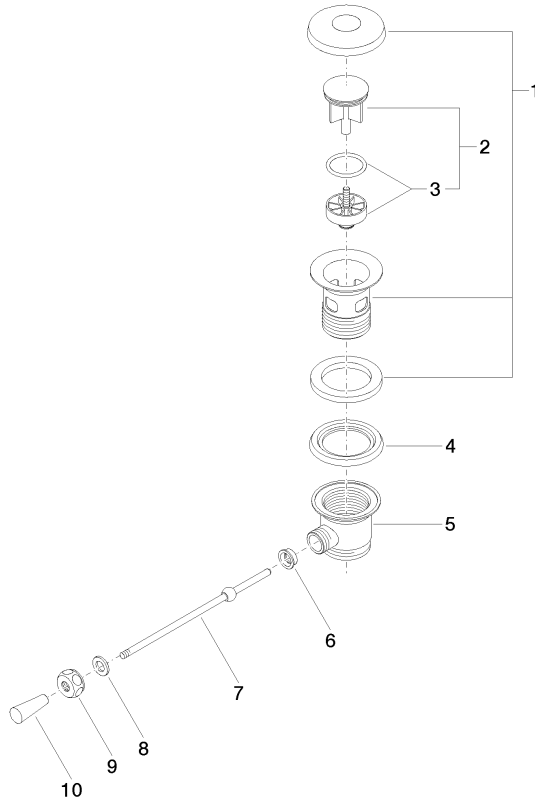

10 300 970

- length of knee lever 185 mm
- Only suitable for basins with an overflow.

Fits: IMO, LULU, MADISON, MEM, TARA,
CL.1, LISSÉ, VAIA, META, CYO

	Brushed Chrome	10 300 970-93
	Chrome	10 300 970-00
	Brushed Platinum	10 300 970-06
	Platinum	10 300 970-08
	Durabrand (23kt Gold)	10 300 970-09
	Dark Chrome	10 300 970-19
	Light Gold	10 300 970-26
	Brushed Light Gold	10 300 970-27
	Brushed Durabrand (23kt Gold)	10 300 970-28
	Matte Black	10 300 970-33
	Brushed Bronze	10 300 970-42
	Brushed Champagne (22kt Gold)	10 300 970-46
	Champagne (22kt Gold)	10 300 970-47
	Brushed Dark Platinum	10 300 970-99

10 300 970

10 300 970

Parts for other finishes can be found here: [Chrome](#)

Spare parts list

No.	Item Number	Name	Quantity used	Delivery time
1	90 11 01 026 00-93	cup	1	20
2	04 31 20 016 00-93	plug	1	-
Spare part can no longer be ordered, please order the replacement item				
3	04 28 10 026 00 90	accessories	1	2
4	09 14 03 025 90	seal	1	2
5	09 11 01 023-93	cup	1	20
6	09 14 05 040 90	seal	1	2
7	09 31 09 055-93	pull-rod	1	20
8	09 30 11 049 90	disc	1	2
9	09 23 30 003-93	nut	1	20
10	09 20 01 040-93	handle	1	20